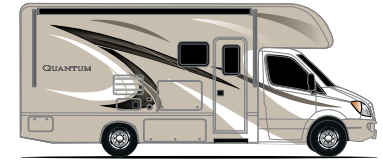

Exterior Graphics

BLACK JACK (KM24)