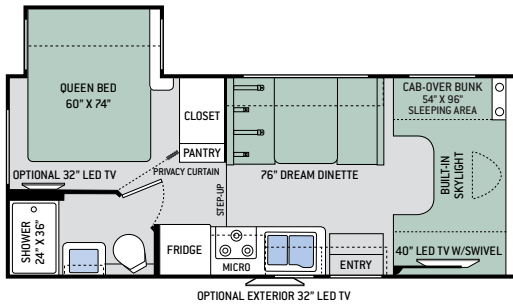

Floor Plans

KM24

GR22

RS26

RQ29

LF31

PD31

WS31

Watch our in-wall 3TRAX™ system in action.

Specifications

	KM24	GR22	RS26	RQ29	LF31	PD31	WS31
Chassis	Mercedes-Benz	Ford / Chevy	Ford / Chevy	Ford	Ford	Ford	Ford
Gross Vehicle (GVWR)	11,030	12,500 / 12,300	12,500 / 14,200	14,500	14,500	14,500	14,500
Gross Combined (GCWR)	15,250	18,500 / 16,000	18,500 / 20,000	22,000	22,000	22,000	22,000
Wheel Base	170"	158" / 159"	183" / 184"	212"	223"	212"	223"
Exterior Length (w/out ladder)	24'-8"	24' / 24'-6"	27'-6" / 28'	30'-11"	32'-7"	31'-3"	32'-2"
Exterior Height (w/AC)	11'-10"	10'-10"	11'-1"	11'-1"	11'-1"	11'-1"	11'-1"
Exterior Width (w/out mirrors)	90"	99"	99"	99"	99"	99"	99"
Interior Height	84"	84"	84"	84"	84"	84"	84"
Awning Size	15'	15'	18'	15'	16'	16'	16'
Fuel (gal)	26.4	55 / 57	55 / 57	55	55	55	55
LPG (lbs)	68.2	40.9	40.9	40.9	40.9	40.9	40.9
Fresh/Waste/Gray Water (gal)	30 / 24 / 38	40 / 24.5 / 37	40 / 29 / 25	40 / 28 / 28	40 / 28 / 28	40 / 28 / 28	40 / 28 / 28
Water Heater (gal)	Instant Tankless	6	6	6	6	6	6
Furnace (BTUs)	30,000	19,000	30,000	30,000	30,000	30,000	30,000
Exterior Storage Capacity (cu. ft.)	48.5	30.9	40	45.2	57.5	52.9	54.6