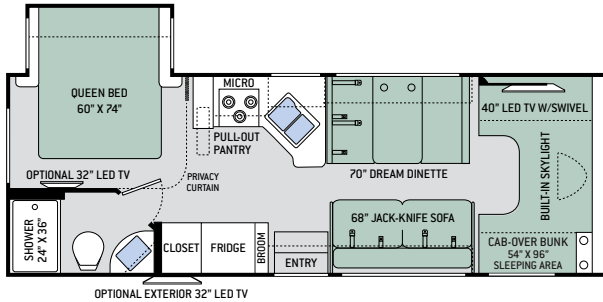

RQ29 | REGAL ONYX | HIGH-GLOSS GLAZED MONTEREY MAPLE | LEATHERETTE SOFA & DREAM DINETTE® BOOTH

Floor Plans

KM24

GR22

RS26

RQ29

LF31

PD31

WS31

Watch our in-wall 3TRAX™ system in action.

Specifications

	KM24	GR22	RS26	RQ29	LF31	PD31	WS31
Chassis	Mercedes-Benz	Ford / Chevy	Ford / Chevy	Ford	Ford	Ford	Ford
Gross Vehicle (GVWR)	11,030	12,500 / 12,300	12,500 / 14,200	14,500	14,500	14,500	14,500
Gross Combined (GCWR)	15,250	18,500 / 16,000	18,500 / 20,000	22,000	22,000	22,000	22,000
Wheel Base	170"	158" / 159"	183" / 184"	212"	223"	212"	223"
Exterior Length (w/out ladder)	24'-8"	24' / 24'-6"	27'-6" / 28'	30'-11"	32'-7"	31'-3"	32'-2"
Exterior Height (w/AC)	11'-10"	10'-10"	11'-1"	11'-1"	11'-1"	11'-1"	11'-1"
Exterior Width (w/out mirrors)	90"	99"	99"	99"	99"	99"	99"
Interior Height	84"	84"	84"	84"	84"	84"	84"
Awning Size	15'	15'	18'	15'	16'	16'	16'
Fuel (gal)	26.4	55 / 57	55 / 57	55	55	55	55
LPG (lbs)	68.2	40.9	40.9	40.9	40.9	40.9	40.9
Fresh/Waste/Gray Water (gal)	30 / 24 / 38	40 / 24.5 / 37	40 / 29 / 25	40 / 28 / 28	40 / 28 / 28	40 / 28 / 28	40 / 28 / 28
Water Heater (gal)	Instant Tankless	6	6	6	6	6	6
Furnace (BTUs)	30,000	19,000	30,000	30,000	30,000	30,000	30,000
Exterior Storage Capacity (cu. ft.)	48.5	30.9	40	45.2	57.5	52.9	54.6