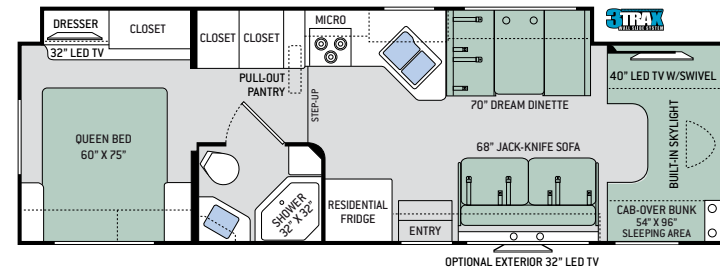

Floor Plans

KM24

GR22

RS26

RQ29

LF31

PD31

WS31

Watch our in-wall 3TRAX™ system in action.

Specifications

	KM24	GR22	RS26	RQ29	LF31	PD31	WS31
Chassis	Mercedes-Benz	Ford / Chevy	Ford / Chevy	Ford	Ford	Ford	Ford
Gross Vehicle (GVWR)	11,030	12,500 / 12,300	12,500 / 14,200	14,500	14,500	14,500	14,500
Gross Combined (GCWR)	15,250	18,500 / 16,000	18,500 / 20,000	22,000	22,000	22,000	22,000
Wheel Base	170"	158" / 159"	183" / 184"	212"	223"	212"	223"
Exterior Length (w/out ladder)	24'-8"	24' / 24'-6"	27'-6" / 28'	30'-11"	32'-7"	31'-3"	32'-2"
Exterior Height (w/AC)	11'-10"	10'-10"	11'-1"	11'-1"	11'-1"	11'-1"	11'-1"
Exterior Width (w/out mirrors)	90"	99"	99"	99"	99"	99"	99"
Interior Height	84"	84"	84"	84"	84"	84"	84"
Awning Size	15'	15'	18'	15'	16'	16'	16'
Fuel (gal)	26.4	55 / 57	55 / 57	55	55	55	55
LPG (lbs)	68.2	40.9	40.9	40.9	40.9	40.9	40.9
Fresh/Waste/Gray Water (gal)	30 / 24 / 38	40 / 24.5 / 37	40 / 29 / 25	40 / 28 / 28	40 / 28 / 28	40 / 28 / 28	40 / 28 / 28
Water Heater (gal)	Instant Tankless	6	6	6	6	6	6
Furnace (BTUs)	30,000	19,000	30,000	30,000	30,000	30,000	30,000
Exterior Storage Capacity (cu. ft.)	48.5	30.9	40	45.2	57.5	52.9	54.6