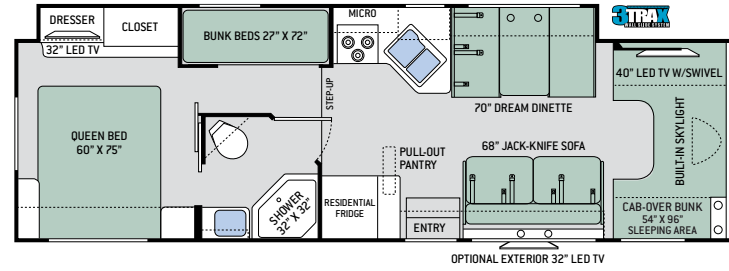

RQ29 | REGAL ONYX | HIGH-GLOSS GLAZED MONTEREY MAPLE | LEATHERETTE SOFA & DREAM DINETTE® BOOTH

Floor Plans

KM24

GR22

RS26

RQ29

LF31

PD31

WS31

Watch our in-wall 3TRAX™ system in action.

Specifications

	KM24	GR22	RS26	RQ29	LF31	PD31	WS31
Chassis	Mercedes-Benz	Ford / Chevy	Ford / Chevy	Ford	Ford	Ford	Ford
Gross Vehicle (GVWR)	11,030	12,500 / 12,300	12,500 / 14,200	14,500	14,500	14,500	14,500
Gross Combined (GCWR)	15,250	18,500 / 16,000	18,500 / 20,000	22,000	22,000	22,000	22,000
Wheel Base	170"	158" / 159"	183" / 184"	212"	223"	212"	223"
Exterior Length (w/out ladder)	24'-8"	24' / 24'-6"	27'-6" / 28'	30'-11"	32'-7"	31'-3"	32'-2"
Exterior Height (w/AC)	11'-10"	10'-10"	11'-1"	11'-1"	11'-1"	11'-1"	11'-1"
Exterior Width (w/out mirrors)	90"	99"	99"	99"	99"	99"	99"
Interior Height	84"	84"	84"	84"	84"	84"	84"
Awning Size	15'	15'	18'	15'	16'	16'	16'
Fuel (gal)	26.4	55 / 57	55 / 57	55	55	55	55
LPG (lbs)	68.2	40.9	40.9	40.9	40.9	40.9	40.9
Fresh/Waste/Gray Water (gal)	30 / 24 / 38	40 / 24.5 / 37	40 / 29 / 25	40 / 28 / 28	40 / 28 / 28	40 / 28 / 28	40 / 28 / 28
Water Heater (gal)	Instant Tankless	6	6	6	6	6	6
Furnace (BTUs)	30,000	19,000	30,000	30,000	30,000	30,000	30,000
Exterior Storage Capacity (cu. ft.)	48.5	30.9	40	45.2	57.5	52.9	54.6