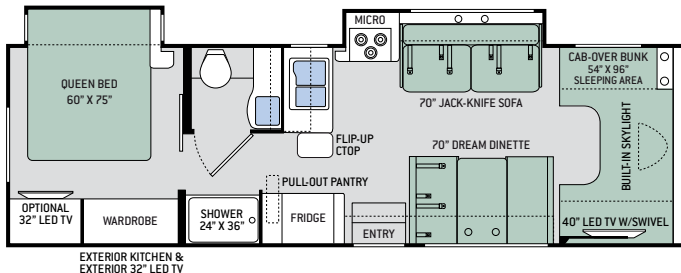

RQ29 | REGAL ONYX | HIGH-GLOSS GLAZED MONTEREY MAPLE | LEATHERETTE SOFA & DREAM DINETTE® BOOTH

Floor Plans

KM24

GR22

RS26

RQ29

LF31

PD31

WS31

Watch our in-wall 3TRAX™ system in action.

Specifications

	KM24	GR22	RS26	RQ29	LF31	PD31	WS31
Chassis	Mercedes-Benz	Ford / Chevy	Ford / Chevy	Ford	Ford	Ford	Ford
Gross Vehicle (GVWR)	11,030	12,500 / 12,300	12,500 / 14,200	14,500	14,500	14,500	14,500
Gross Combined (GCWR)	15,250	18,500 / 16,000	18,500 / 20,000	22,000	22,000	22,000	22,000
Wheel Base	170"	158" / 159"	183" / 184"	212"	223"	212"	223"
Exterior Length (w/out ladder)	24'-8"	24' / 24'-6"	27'-6" / 28'	30'-11"	32'-7"	31'-3"	32'-2"
Exterior Height (w/AC)	11'-10"	10'-10"	11'-1"	11'-1"	11'-1"	11'-1"	11'-1"
Exterior Width (w/out mirrors)	90"	99"	99"	99"	99"	99"	99"
Interior Height	84"	84"	84"	84"	84"	84"	84"
Awning Size	15'	15'	18'	15'	16'	16'	16'
Fuel (gal)	26.4	55 / 57	55 / 57	55	55	55	55
LPG (lbs)	68.2	40.9	40.9	40.9	40.9	40.9	40.9
Fresh/Waste/Gray Water (gal)	30 / 24 / 38	40 / 24.5 / 37	40 / 29 / 25	40 / 28 / 28	40 / 28 / 28	40 / 28 / 28	40 / 28 / 28
Water Heater (gal)	Instant Tankless	6	6	6	6	6	6
Furnace (BTUs)	30,000	19,000	30,000	30,000	30,000	30,000	30,000
Exterior Storage Capacity (cu. ft.)	48.5	30.9	40	45.2	57.5	52.9	54.6