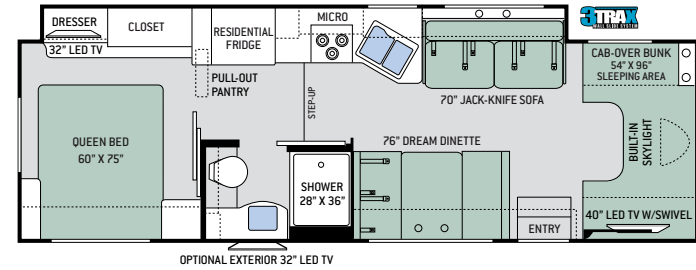

RQ29 | REGAL ONYX | HIGH-GLOSS GLAZED MONTEREY MAPLE | LEATHERETTE SOFA & DREAM DINETTE® BOOTH

Floor Plans

KM24

GR22

RS26

RQ29

LF31

PD31