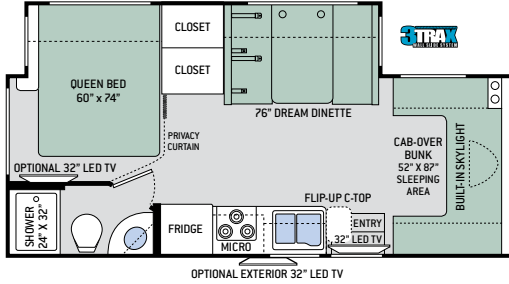

Floor Plans

KM24

GR22