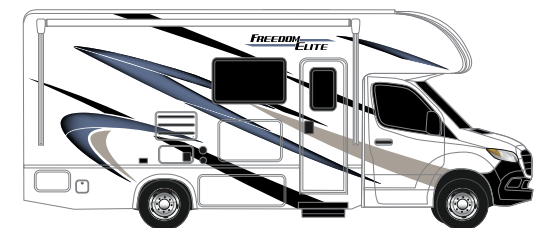

Sprinter Floorplans

SPRINTER STANDARD GRAPHICS