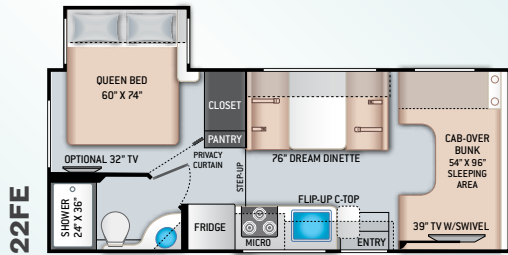

Class C Floorplans

STANDARD GRAPHICS