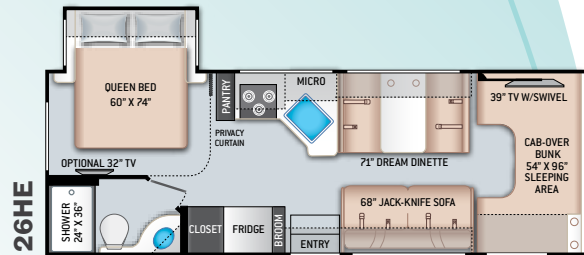

Class C Floorplans

STANDARD GRAPHICS