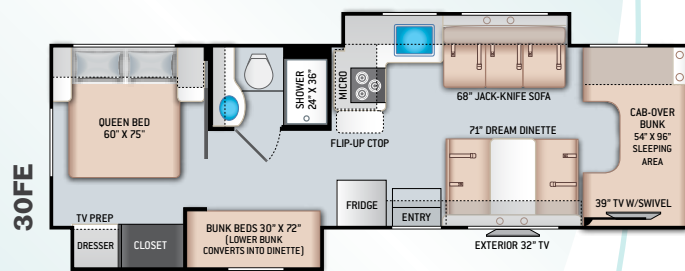

Class C Floorplans

STANDARD GRAPHICS