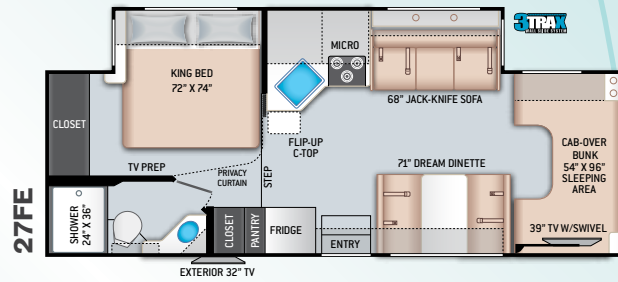

Class C Floorplans

STANDARD GRAPHICS