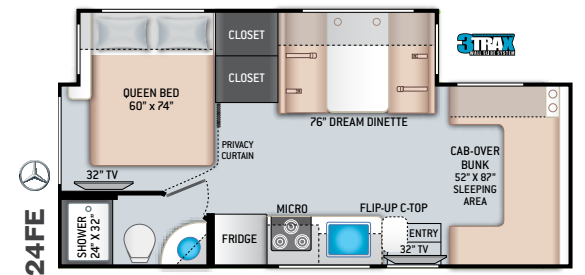

Sprinter Floorplans

SPRINTER STANDARD GRAPHICS