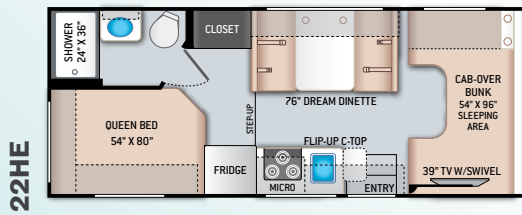

Class C Floorplans

STANDARD GRAPHICS