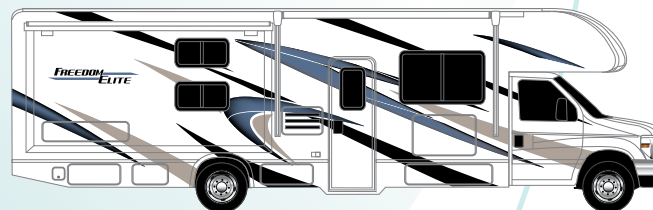

FREEDOM ELITE®

Class C Floorplans

STANDARD GRAPHICS

Sprinter Floorplans

SPRINTER STANDARD GRAPHICS

Featured Highlights

CONSTRUCTION & EXTERIOR

- Ford® E-Series Chassis - 7.3L V8 350HP 468 lb-ft Torque - w/TPM's (N/A 24FE)
- Mercedes-Benz® Sprinter Chassis with 3.0L V6, 188HP & 325 lb.-ft. Torque (24FE)
- Premium One-Piece Roof
- One-Piece Fiberglass Front Cap
- Slick White Fiberglass Exterior with Graphics Package
- Electric Stabilizing System (24FE, 24HE & 27FE)
- MEGA-Storage™ Compartment
- Portable Folding Table (23H)
- Lighted Rotocast Storage Compartments
- Flush Mount Radius Compartment Doors
- Power Patio Awning with Integrated LED Lighting
- Slideout Room Topper Awnings (N/A 22HE & 23H)
- Roof Ladder
- Electric Entry Step (24FE)
- Drop-Down Stairwell Entry Step (N/A 24FE)
- Black Framed Windows
- 5,000-lb. Trailer Hitch (24FE)
- 8,000-lb. Trailer Hitch (N/A 24FE)

CONSTRUCTION & EXTERIOR OPTION

- Chevrolet® Dually Chassis with 6.0L V8, 323HP & 373 lb.-ft. Torque (22FE, 22HE, 23H, 24HE, & 26HE)

AUTOMOTIVE & COCKPIT

- 7" Touchscreen Dash Radio, Plug and Play Screen Mirroring with Back-Up Monitor (N/A 24FE)
- Touchscreen Dash Radio (24FE)
- Rearview Mirror with Back Up System with Integrated Camera (24FE)
- SiriusXM® Ready
- Deluxe Exterior Mirrors (N/A 24FE)
- Deluxe Heated/Remote Exterior Mirrors (24FE)
- Power Windows & Door Locks
- Keyless Entry System (24FE, 27FE & 30FE)
- Tilt Steering Wheel (N/A 24FE)
- Cruise Control
- Map Light
- Emergency Engine Start Switch (N/A 24FE)
- Leatherette Driver & Passenger Captains Chairs (24FE)
- Dash Applique (24FE)
- Windshield Privacy Curtain
- Aluminum Running Boards (N/A 24FE)
- Valve Stem Extenders (24FE, 27FE & 30FE)
- Stainless Steel Wheel Liners
- LED Taillights