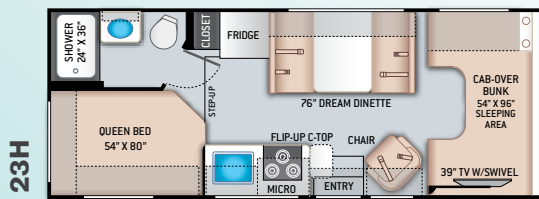

Class C Floorplans

STANDARD GRAPHICS