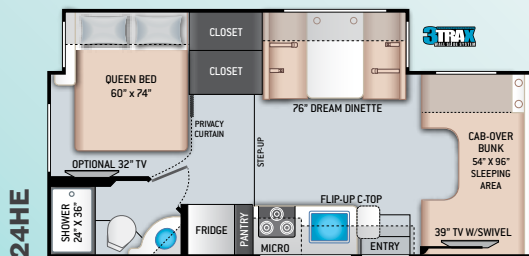

Class C Floorplans

STANDARD GRAPHICS