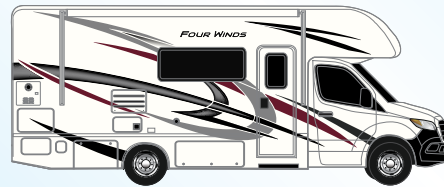

AUTUMN RED
(SPRINTERS)