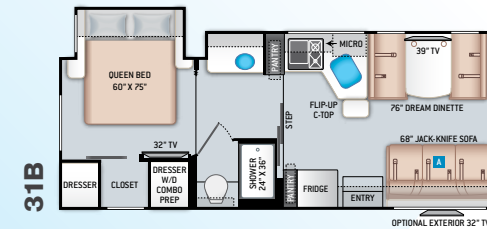

FOUR WINDS®

Class C Floorplans

Option Available on
 Select Floor Plans:

OPTIONAL THEATER SEATING

Exterior Graphics & Interior Decor

CLASS C

BLUE HORIZON

NIGHT SKY PARTIAL PAINT
(31B, 31E, & 31W ONLY)

BEDROOM & BATHROOM

- Queen Size Bed (24BL)
- Full Size Bed (24DS)

- Bedroom 12V Outlet for CPAP Machine
- Bedroom USB Power Charging Center for Electronics
- Shower with Curved Anti-Microbial Shower Curtain
- Skylight in Shower
- Power Bath Vent with Wall Switch
- Foot Flush Toilet
- Stainless Steel Bathroom Sink