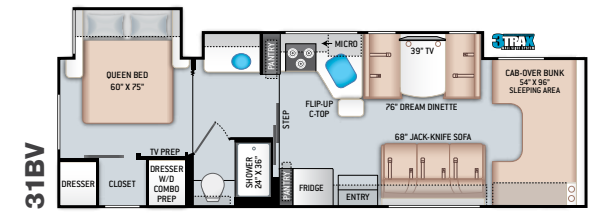

FOUR WINDS®

Class C Floorplans

Option Available on
Select Floor Plans:

OPTIONAL THEATER SEATING