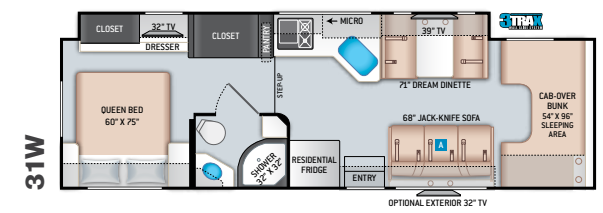

FOUR WINDS®

Class C Floorplans

Option Available on
Select Floor Plans:

OPTIONAL THEATER SEATING