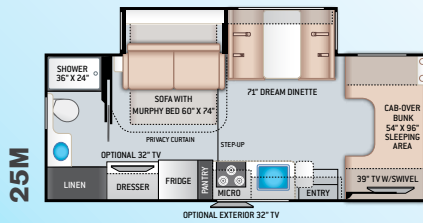

FOUR WINDS®

Class C Floorplans

Option Available on
Select Floor Plans:

OPTIONAL THEATER SEATING