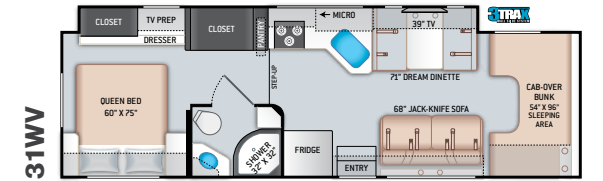

FOUR WINDS®

Class C Floorplans

Option Available on
Select Floor Plans:

OPTIONAL THEATER SEATING