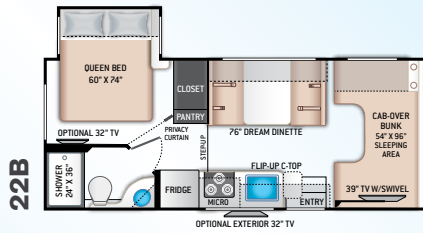

FOUR WINDS®

Class C Floorplans

Option Available on
Select Floor Plans:

OPTIONAL THEATER SEATING