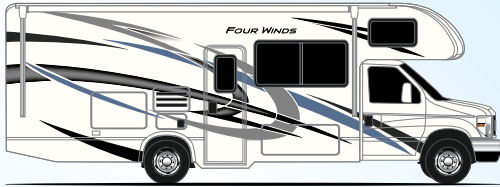

Exterior Graphics & Interior Decor

CLASS C

BLUE HORIZON