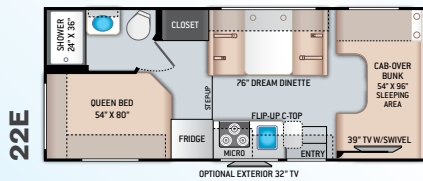

FOUR WINDS®

Class C Floorplans

Option Available on
Select Floor Plans:

OPTIONAL THEATER SEATING