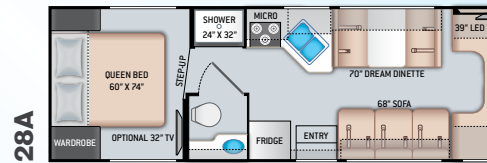

FOUR WINDS®

Class C Floorplans

Option Available on
 Select Floor Plans:

OPTIONAL THEATER SEATING

Exterior Graphics & Interior Decor

CLASS C

BLUE HORIZON

NIGHT SKY PARTIAL PAINT
(31B, 31E, & 31W ONLY)