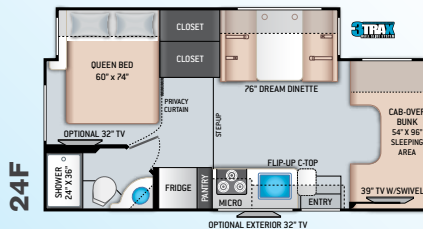

FOUR WINDS®

Class C Floorplans

Option Available on
Select Floor Plans:

OPTIONAL THEATER SEATING