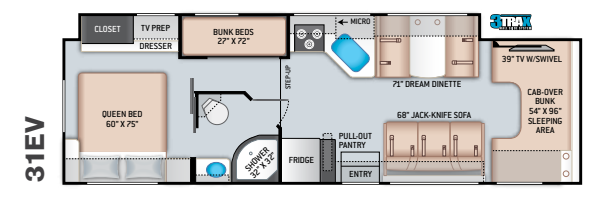

FOUR WINDS®

Class C Floorplans

Option Available on
 Select Floor Plans:

OPTIONAL THEATER SEATING

Exterior Graphics & Interior Decor

CLASS C

BLUE HORIZON

NIGHT SKY PARTIAL PAINT
(31B, 31E, & 31W ONLY)

BEDROOM & BATHROOM

- Queen Size Bed (24BL)
- Full Size Bed (24DS)

- Bedroom 12V Outlet for CPAP Machine
- Bedroom USB Power Charging Center for Electronics
- Shower with Curved Anti-Microbial Shower Curtain
- Skylight in Shower
- Power Bath Vent with Wall Switch
- Foot Flush Toilet
- Stainless Steel Bathroom Sink

ENTERTAINMENT

- 32" TV on Manual Swivel Over Entry Door (24BL)
- 39" TV in Living Area (24DS)
- HDMI Video Distribution Box
- Cable TV Ready
- HD/DSS Satellite Ready
- Satellite Mounting Backer in Roof