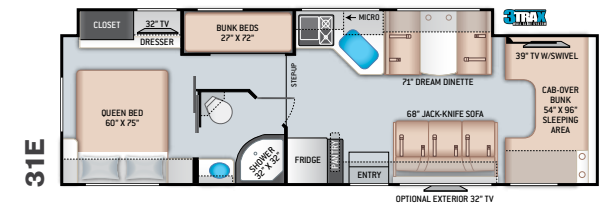

FOUR WINDS®

Class C Floorplans

Option Available on
 Select Floor Plans:

OPTIONAL THEATER SEATING

Exterior Graphics & Interior Decor

CLASS C

BLUE HORIZON

NIGHT SKY PARTIAL PAINT
(31B, 31E, & 31W ONLY)

BEDROOM & BATHROOM

- Queen Size Bed (24BL)
- Full Size Bed (24DS)

- Bedroom 12V Outlet for CPAP Machine
- Bedroom USB Power Charging Center for Electronics
- Shower with Curved Anti-Microbial Shower Curtain
- Skylight in Shower
- Power Bath Vent with Wall Switch
- Foot Flush Toilet
- Stainless Steel Bathroom Sink