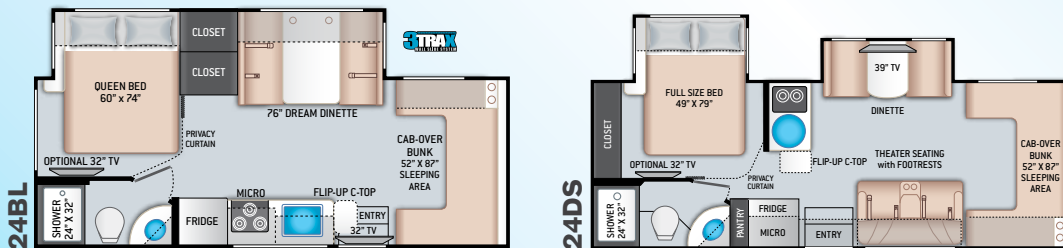

Sprinter Floorplans

	24BL	24DS
Chassis	Mercedes-Benz Sprinter	Mercedes-Benz Sprinter
Gross Vehicle (GVWR)	11,030	11,030
Gross Combined (GCWR)	15,250	15,250
Wheel Base	170.3"	170.3"
Exterior Length (w/o ladder)	24'-10"	25'-9"
Exterior Height (w/AC)	11'-8"	11'-6"
Exterior Width (w/o mirrors)	90"	90"
Interior Height (living area)	84"	84"
Awning Size	15'	16'
Fuel (gal)	26.4	26.4
LPG (lbs)	68.2	68.2
Fresh/Waste/Gray Water (gal)	30 / 24.5 / 38	30 / 34.5 / 37
Water Heater (gal)	Tankless	Tankless
Furnace (BTUs)	30,000	30,000
Exterior Storage Capacity (cu. ft.)	48.5	47
Hitch Weight Rating (lbs)	5,000	5,000

Made to fit.

P.O. Box 1486, Elkhart, IN 46515 Sales Department: 800.860.5658

thormotorcoach.com/fourwinds

IMPORTANT—PLEASE READ: This brochure reflects product design, fabrication, material, components and specifications at the date of printing, which date is disclosed below. Please visit us online at ThorMotorCoach.com or consult with your selling dealership for the latest in standards, options, specification and technical information. Photographs in the brochure may depict optional equipment or may only be available in certain floor plans. Components, appliances and the chassis may have been manufactured in a calendar year before the vehicle's designated model year. All capacities are approximate. The actual length of the vehicle may differ from that indicated in the brochure due to variances in the manufacturing processes and/or installed components. All dry weights are based on standard model features and do not include optional features or equipment. Component part and appliance manufacturers issue limited warranties covering portions of the vehicle not covered under the limited warranty we issue. Copyright Thor Motor Coach, Inc. © MY 03/12/2021