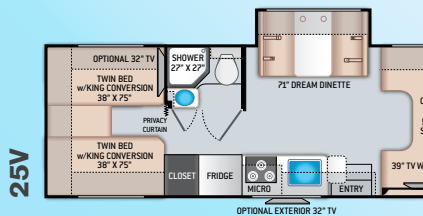

FOUR WINDS®

Class C Floorplans

Option Available on
Select Floor Plans:

OPTIONAL THEATER SEATING