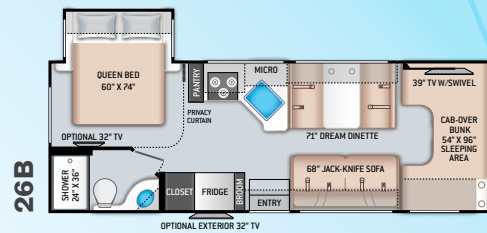

FOUR WINDS®

Class C Floorplans

Option Available on
 Select Floor Plans:

OPTIONAL THEATER SEATING

Exterior Graphics & Interior Decor

CLASS C

BLUE HORIZON

NIGHT SKY PARTIAL PAINT
(31B, 31E, & 31W ONLY)

BEDROOM & BATHROOM

- Queen Size Bed (24BL)
- Full Size Bed (24DS)

- Bedroom 12V Outlet for CPAP Machine
- Bedroom USB Power Charging Center for Electronics
- Shower with Curved Anti-Microbial Shower Curtain
- Skylight in Shower
- Power Bath Vent with Wall Switch
- Foot Flush Toilet
- Stainless Steel Bathroom Sink

ENTERTAINMENT

- 32" TV on Manual Swivel Over Entry Door (24BL)
- 39" TV in Living Area (24DS)
- HDMI Video Distribution Box
- Cable TV Ready
- HD/DSS Satellite Ready
- Satellite Mounting Backer in Roof

ENTERTAINMENT OPTIONS

- 32" TV in Bedroom

ELECTRICAL & PLUMBING

- Onan® RV QG 3600 LP Generator
- Winegard® Connect™ 2.0 WiFi / 4G / TV Antenna
- 30-amp Shoreline Power Cord
- Automatic Transfer Switch with Power Protection
- Auxiliary House Battery (Group 31)