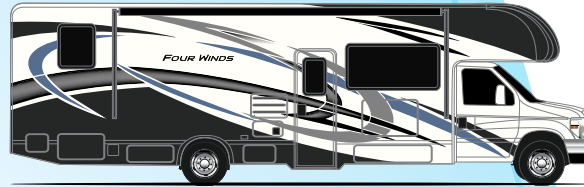

FOUR WINDS®

Class C Floorplans

Option Available on
 Select Floor Plans:

OPTIONAL THEATER SEATING

Exterior Graphics & Interior Decor

CLASS C

BLUE HORIZON

NIGHT SKY PARTIAL PAINT
(31B, 31E, & 31W ONLY)

FOUR WINDS®

Sprinter Featured Highlights

CONSTRUCTION & EXTERIOR

- Mercedes-Benz Sprinter - 3.0L V6 188HP 325 lb-ft Torque
- Slick Fiberglass Exterior with Graphics Package
- Electric Stabilizing System
- Welded Tubular Aluminum Roof & Sidewall Cage Construction
- Lighted Rotocast Storage Compartments
- Flush Mount Radius Compartment Doors
- Electric Entry Step with Accent Light Under Step on Separate Switch
- Entry Door with Deadbolt Lock
- Premium One-piece Crossflex® Roof
- Power Patio Awning with Integrated LED Lighting
- Slide out Room Topper Awnings