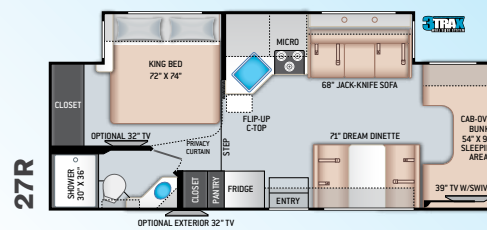

FOUR WINDS®

Class C Floorplans

Option Available on
 Select Floor Plans:

OPTIONAL THEATER SEATING

Exterior Graphics & Interior Decor

CLASS C

BLUE HORIZON

NIGHT SKY PARTIAL PAINT
(31B, 31E, & 31W ONLY)

BEDROOM & BATHROOM

- Queen Size Bed (24BL)
- Full Size Bed (24DS)

- Bedroom 12V Outlet for CPAP Machine
- Bedroom USB Power Charging Center for Electronics
- Shower with Curved Anti-Microbial Shower Curtain
- Skylight in Shower
- Power Bath Vent with Wall Switch
- Foot Flush Toilet
- Stainless Steel Bathroom Sink

ENTERTAINMENT

- 32" TV on Manual Swivel Over Entry Door (24BL)
- 39" TV in Living Area (24DS)
- HDMI Video Distribution Box
- Cable TV Ready
- HD/DSS Satellite Ready
- Satellite Mounting Backer in Roof