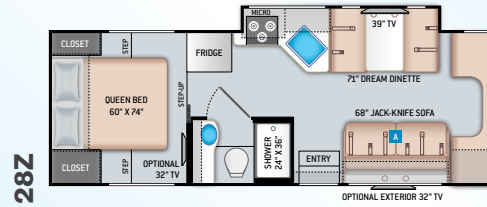

FOUR WINDS®

Class C Floorplans

Option Available on
Select Floor Plans:

OPTIONAL THEATER SEATING